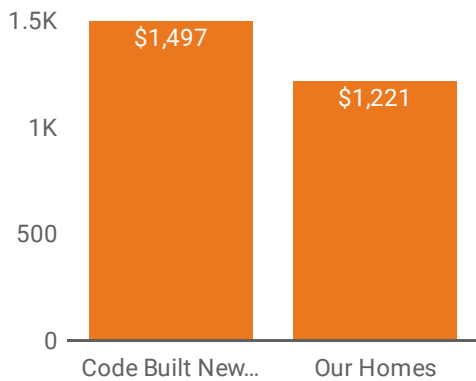

3.9K
Pounds of Carbon Emissions Avoided

60.0
Lifetime Average HERS Score

25%
More Energy Efficient vs NC Code Home

Annual Energy Cost Comparison