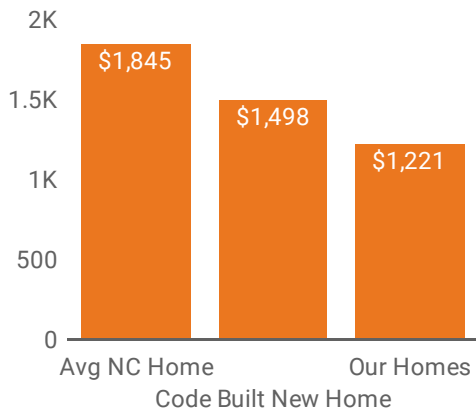

3.9K
Pounds of Carbon Emissions Avoided

60.0
Lifetime Average HERS Score

25%
More Energy Efficient vs NC Code Home

Annual Energy Cost Comparison